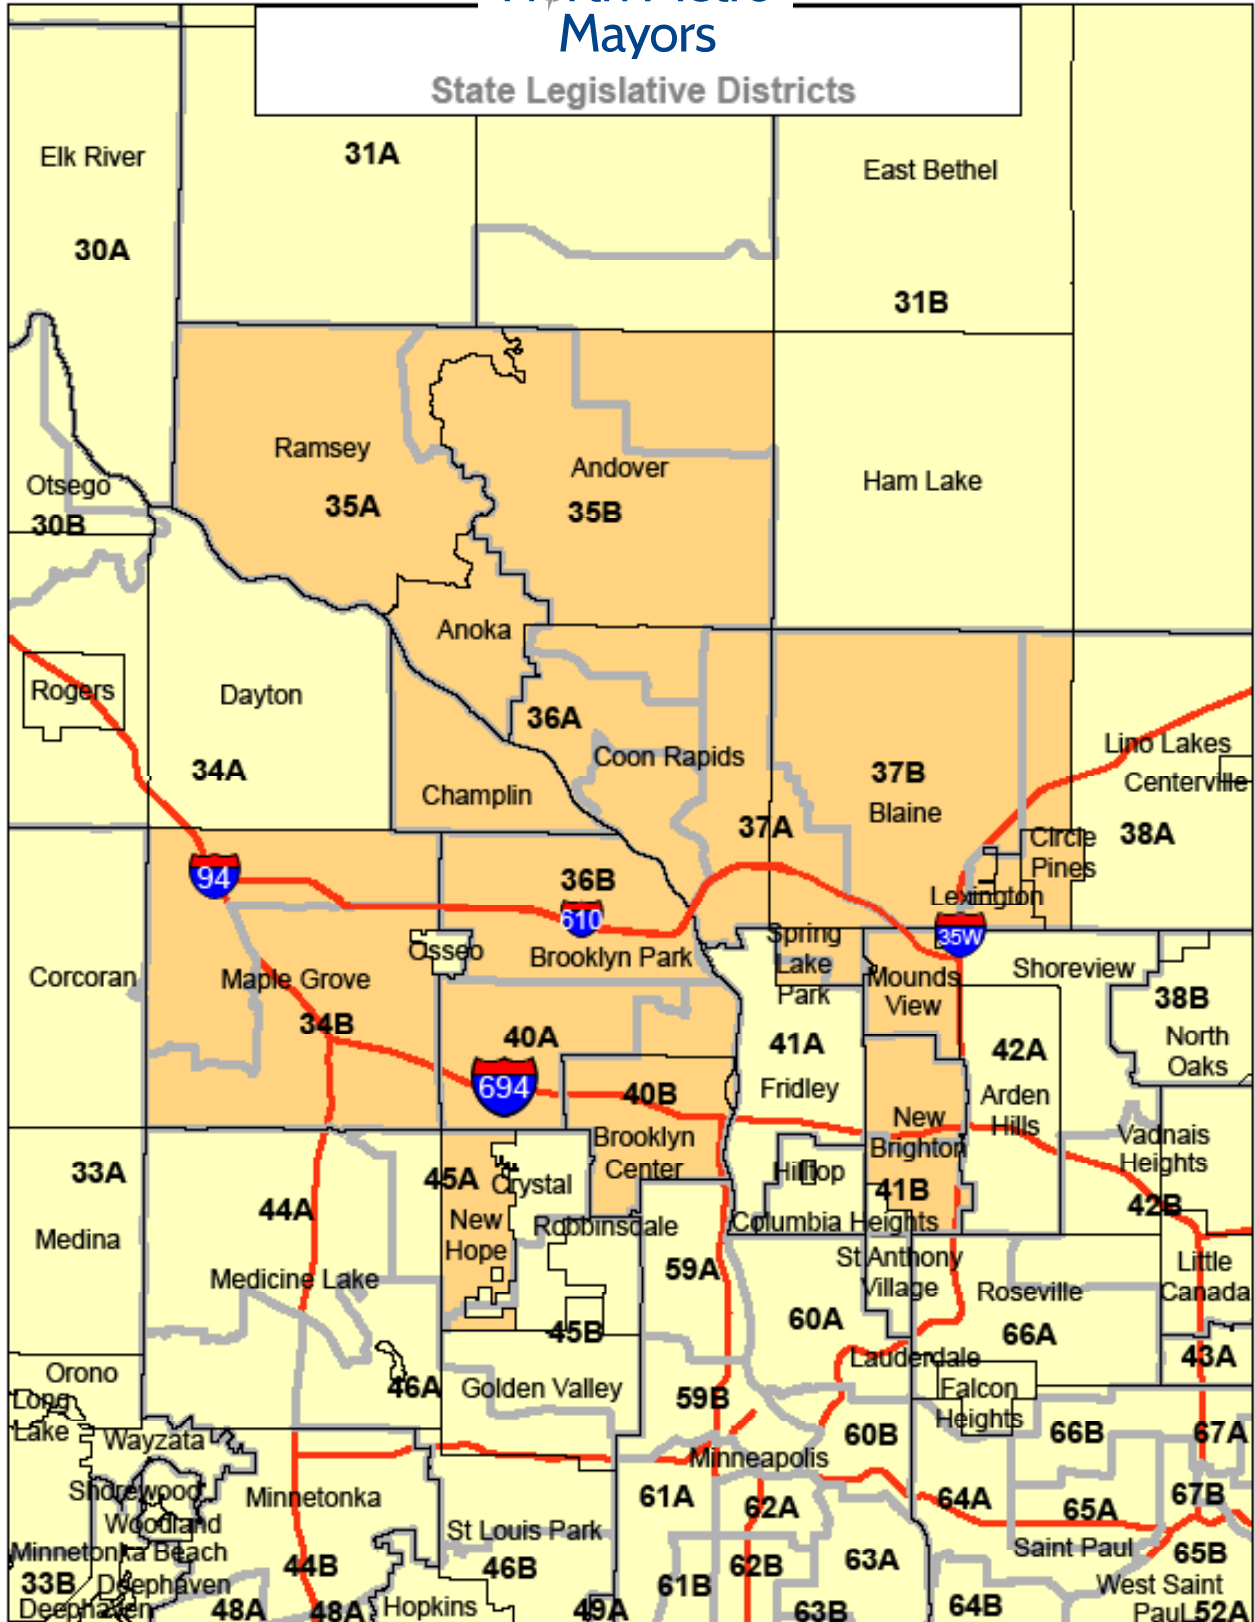

North Metro Mayors

State Legislative Districts

HOUSE MEMBERS

- | | |
|-----------------------|--------------------------|
| 31B - Cal Bahr | 37B - Nolan West |
| 34A - Joyce Peppin | 38A - Linda Runbeck |
| 34B - Dennis Smith | 40A - Michael Nelson |
| 35A - Abigail Whalan | 40B - Debra Hilstrom |
| 35B - Peggy Scott | 41A - Connie Bernardy |
| 36A - Mark Uglem | 41B - Mary Kunesh-Podein |
| 36B - Melissa Hortman | 45A - Lyndon Carlson |
| 37A - Erin Koegel | |